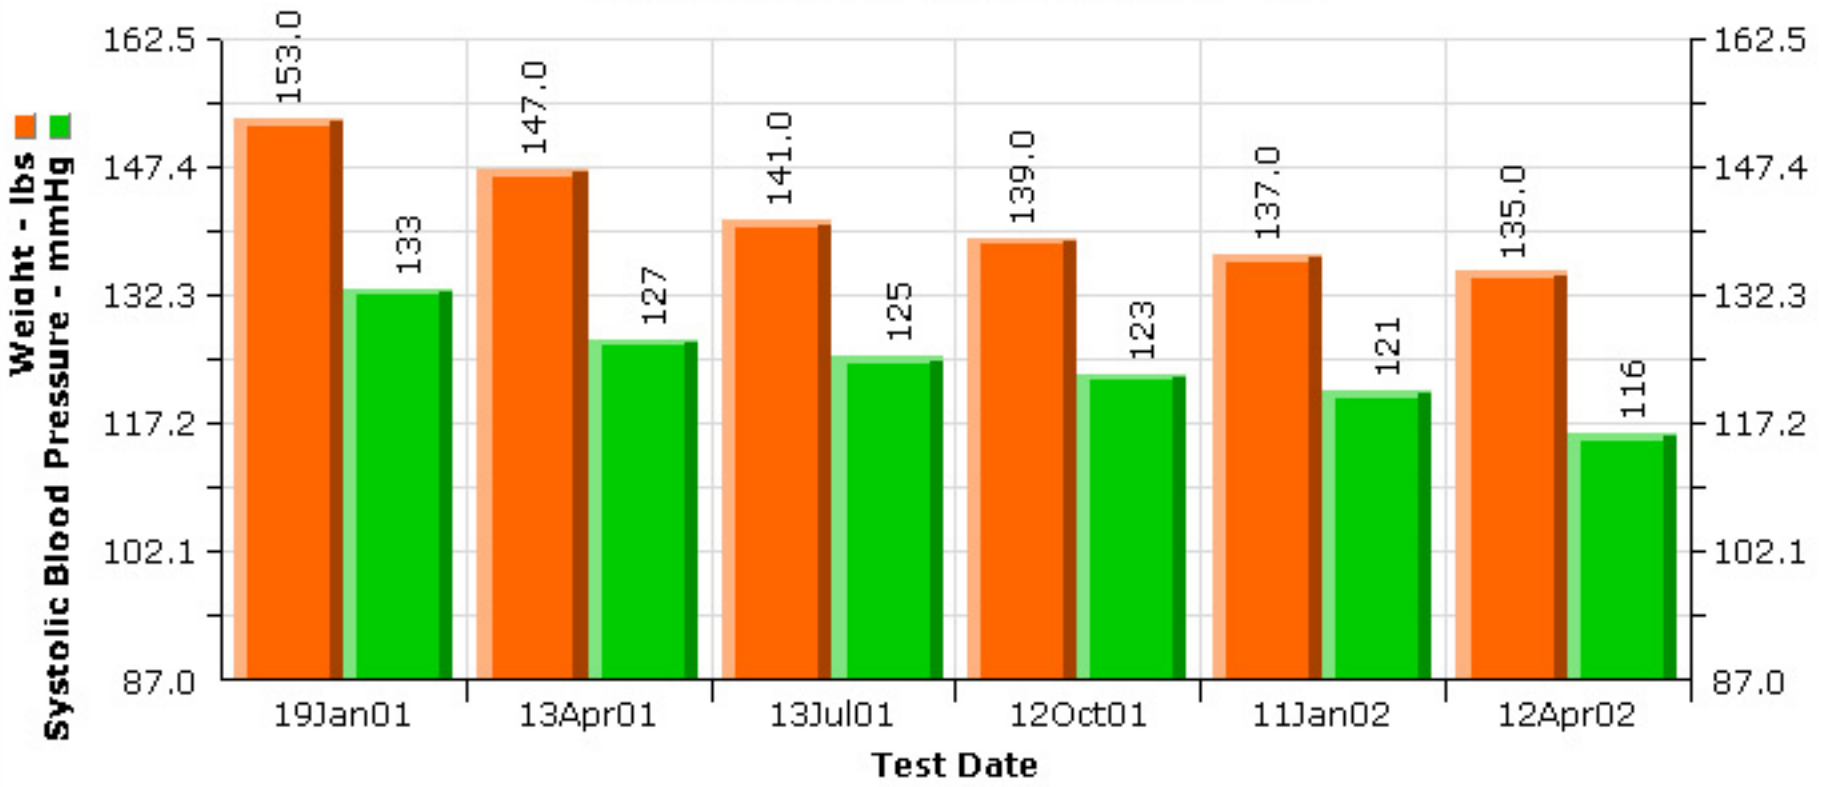

Weight vs Systolic Blood Pressure

Sessions 6 of 6

Weight

vs

Systolic Blood Pressure

Print

Close